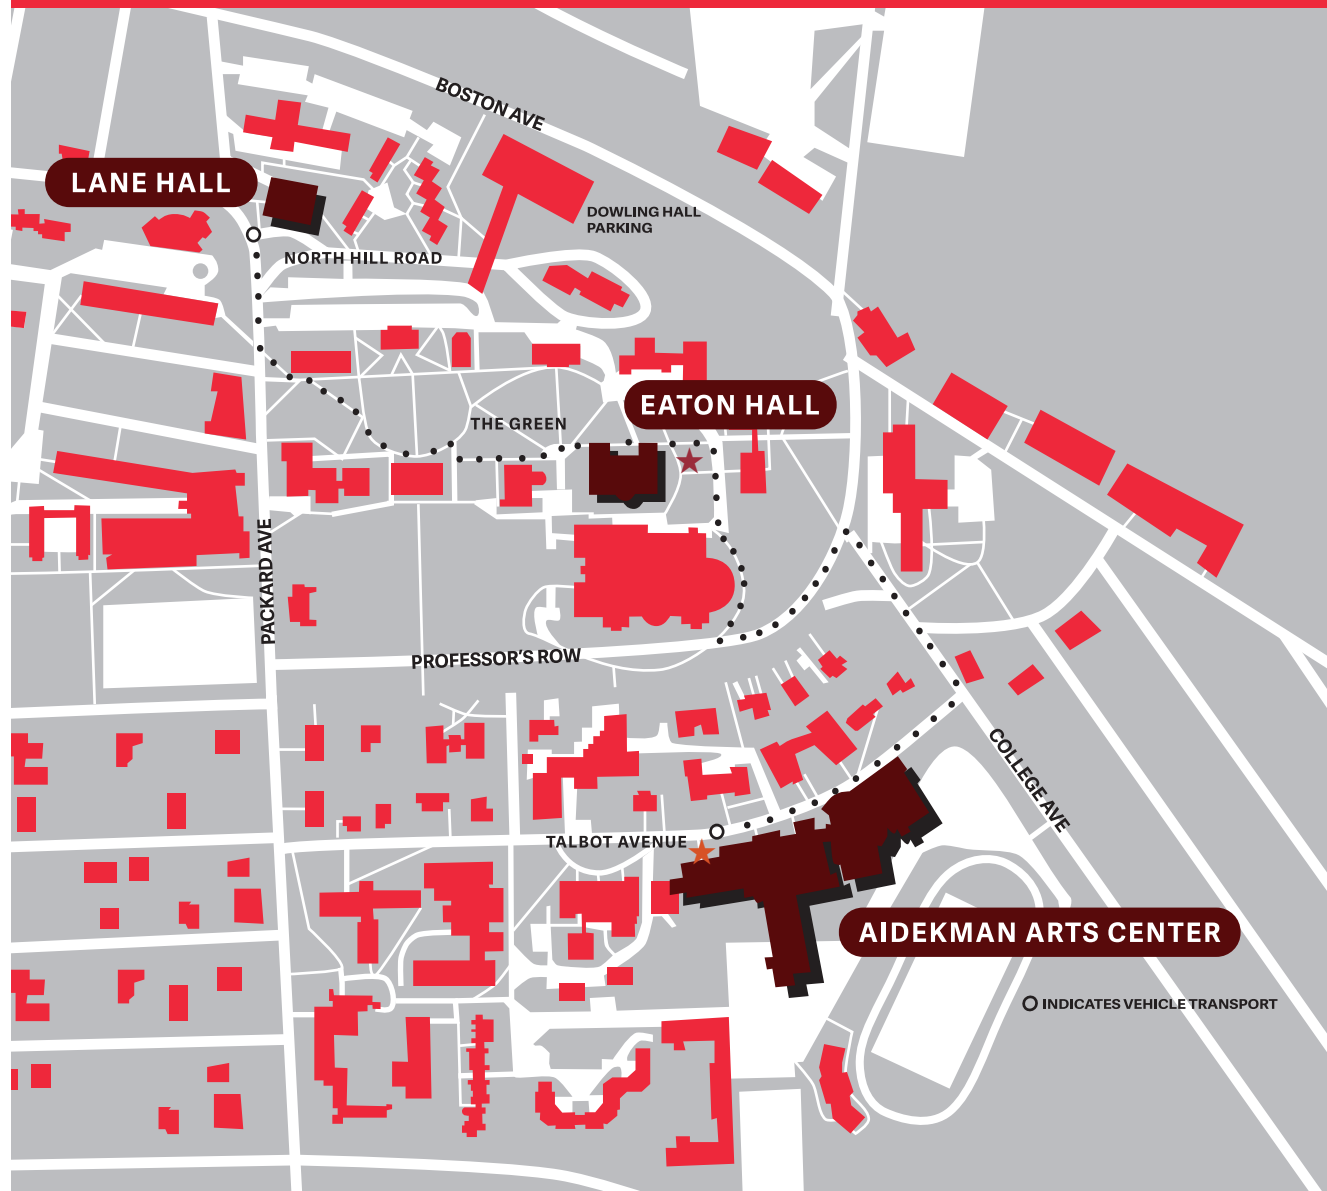

THERE

MFA 2018

THESIS EXHIBITION

MAY 14-20

RECEPTION: MAY 18, 7:30PM

AIDEKMAN ARTS CENTER: 40 TALBOT AVE

Jeehyon Ahn
Ariel Baez
Kimberly Barnes
Sam Belisle
Teddy Benfield
Evan Blackwell
Krystle Brown
Fredo Conde
Kathryn Gearon
Kassandra Grob
Hui Huang
Moon Hee Kim
Soojin Kim
Ching-Sheng Lai
Grace Yejuong Lee
Yanni Li

EATON HALL: 5 THE GREEN

Thomas Amundson
Kimberly Barnes
Eli Brown
Si Chen★
Laurence Cuelenaere
Laidy Saenz
Ardea Thurston-Shaine
Sarah Tefft
Nohelia Vargas Bolivar
Yuting Weng

LANE HALL: 2 NORTH HILL ROAD